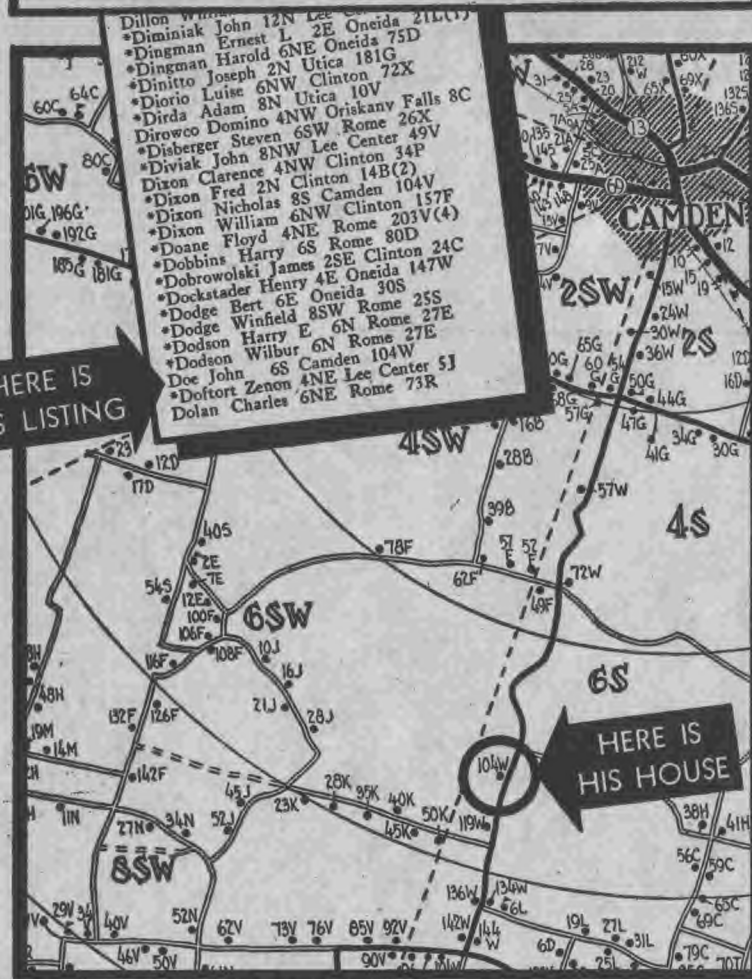

Copyright 1940 by

RURAL SURVEYS INC.,

147-151 East State Street

ITHACA, NEW YORK

BC 1402355

WHERE DOES *John Doe* LIVE?

John Doe lives 6 miles South of Camden in house number 104 on Road W.

His "Compass" Address Then Is—